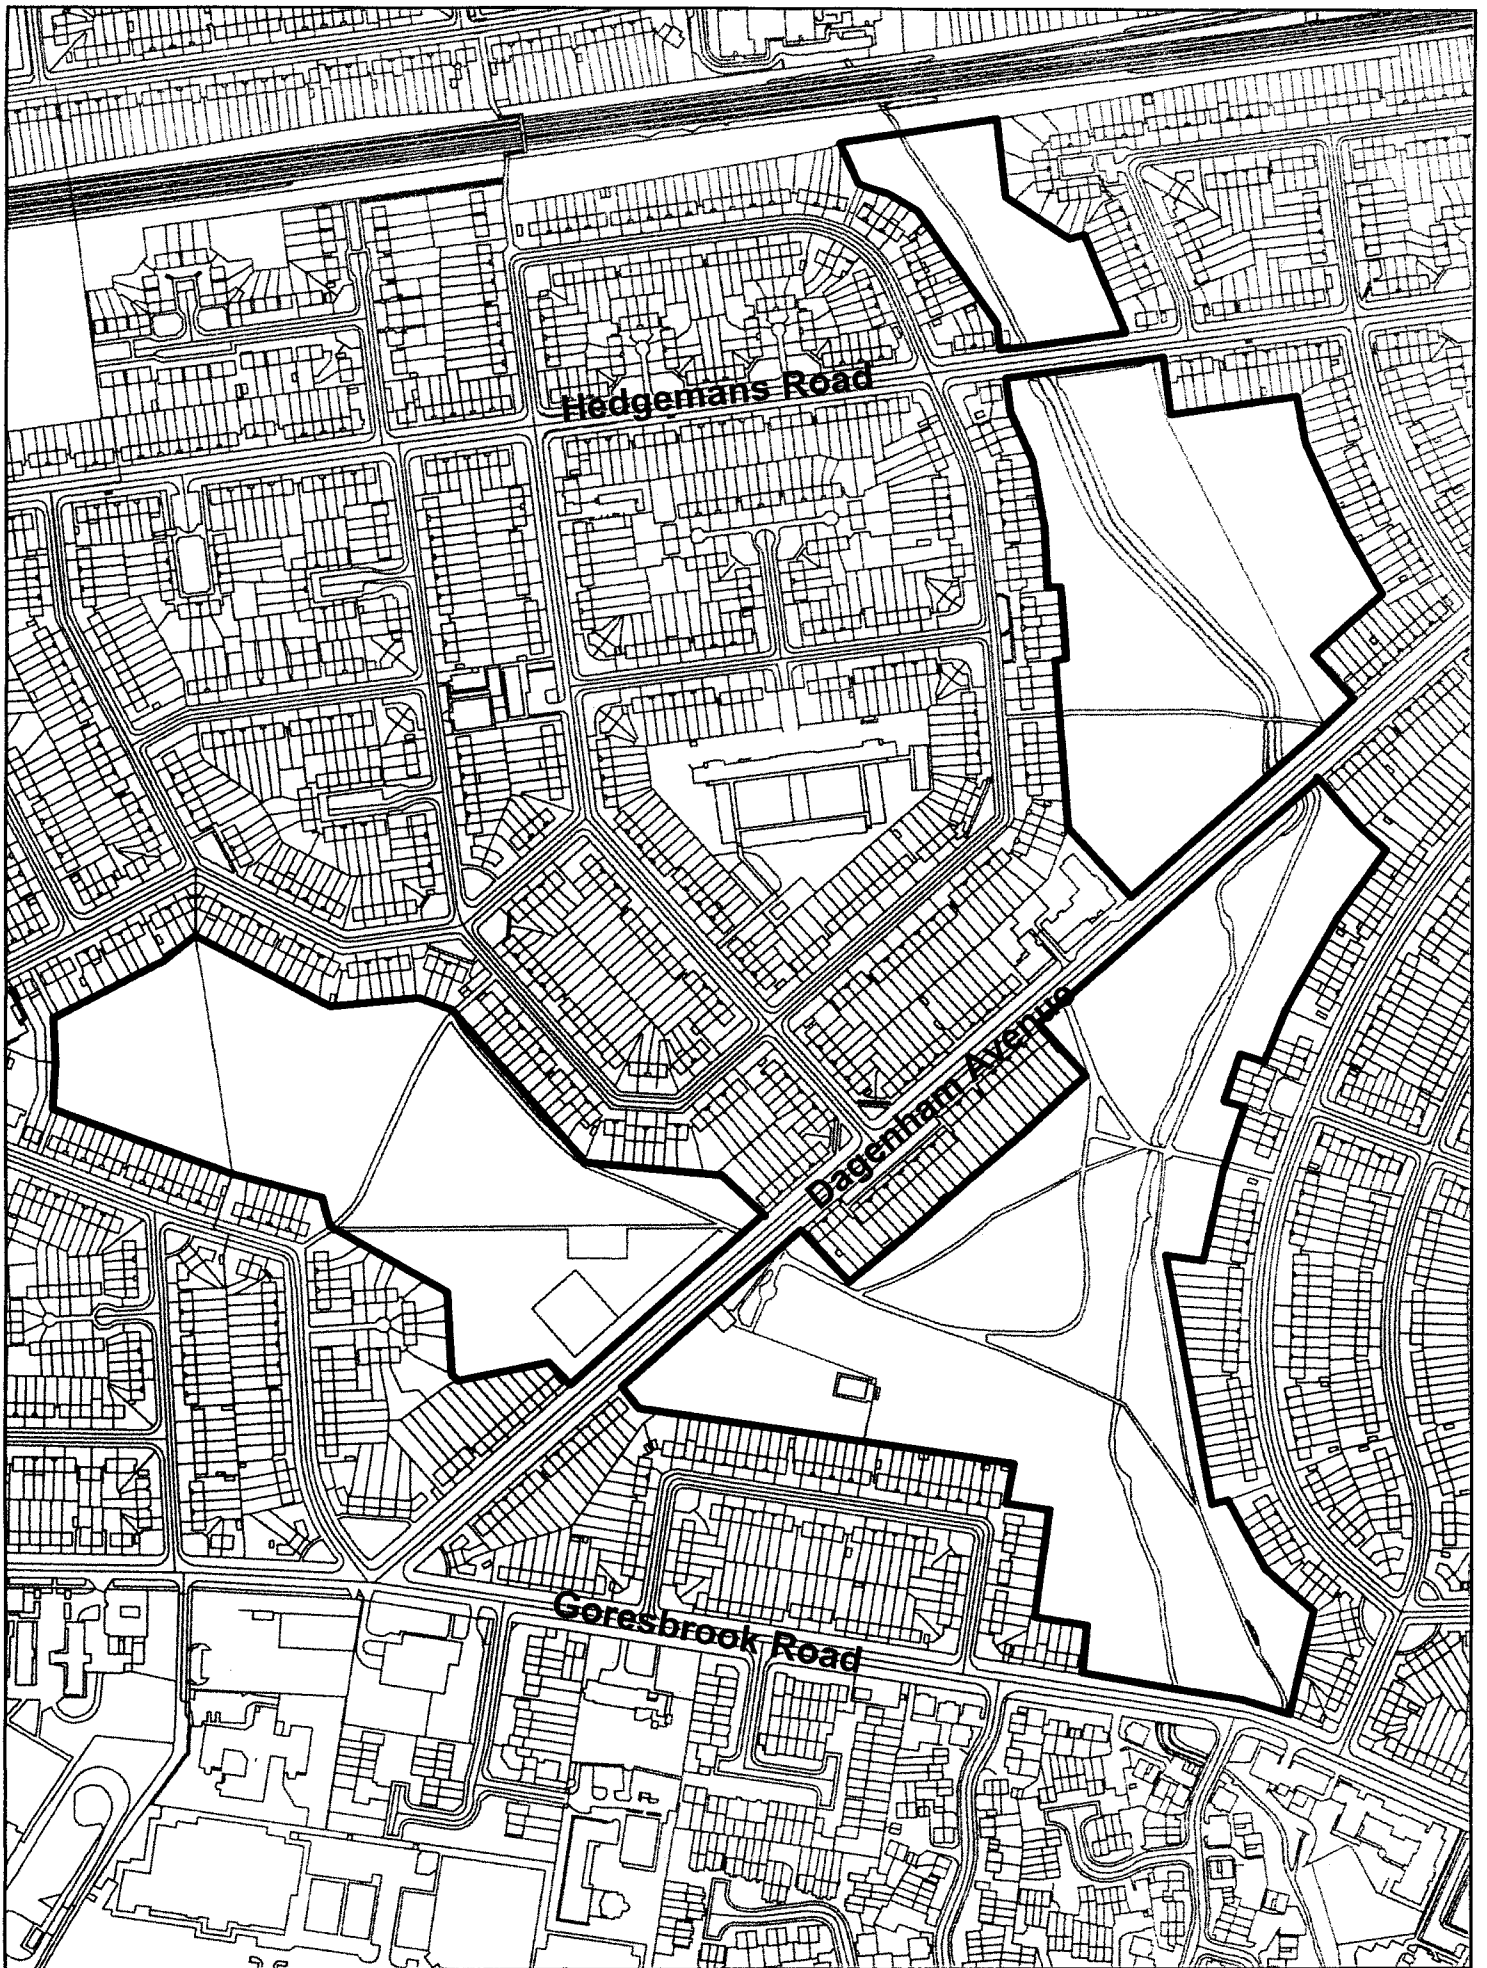

The London Borough of
Barking & Dagenham

Map Title: GORESBROOK PARK

Contract Name: PARKS

Contract Number: 5

Date Plotted: 9.12.03

User Name: CMC

1:4,000